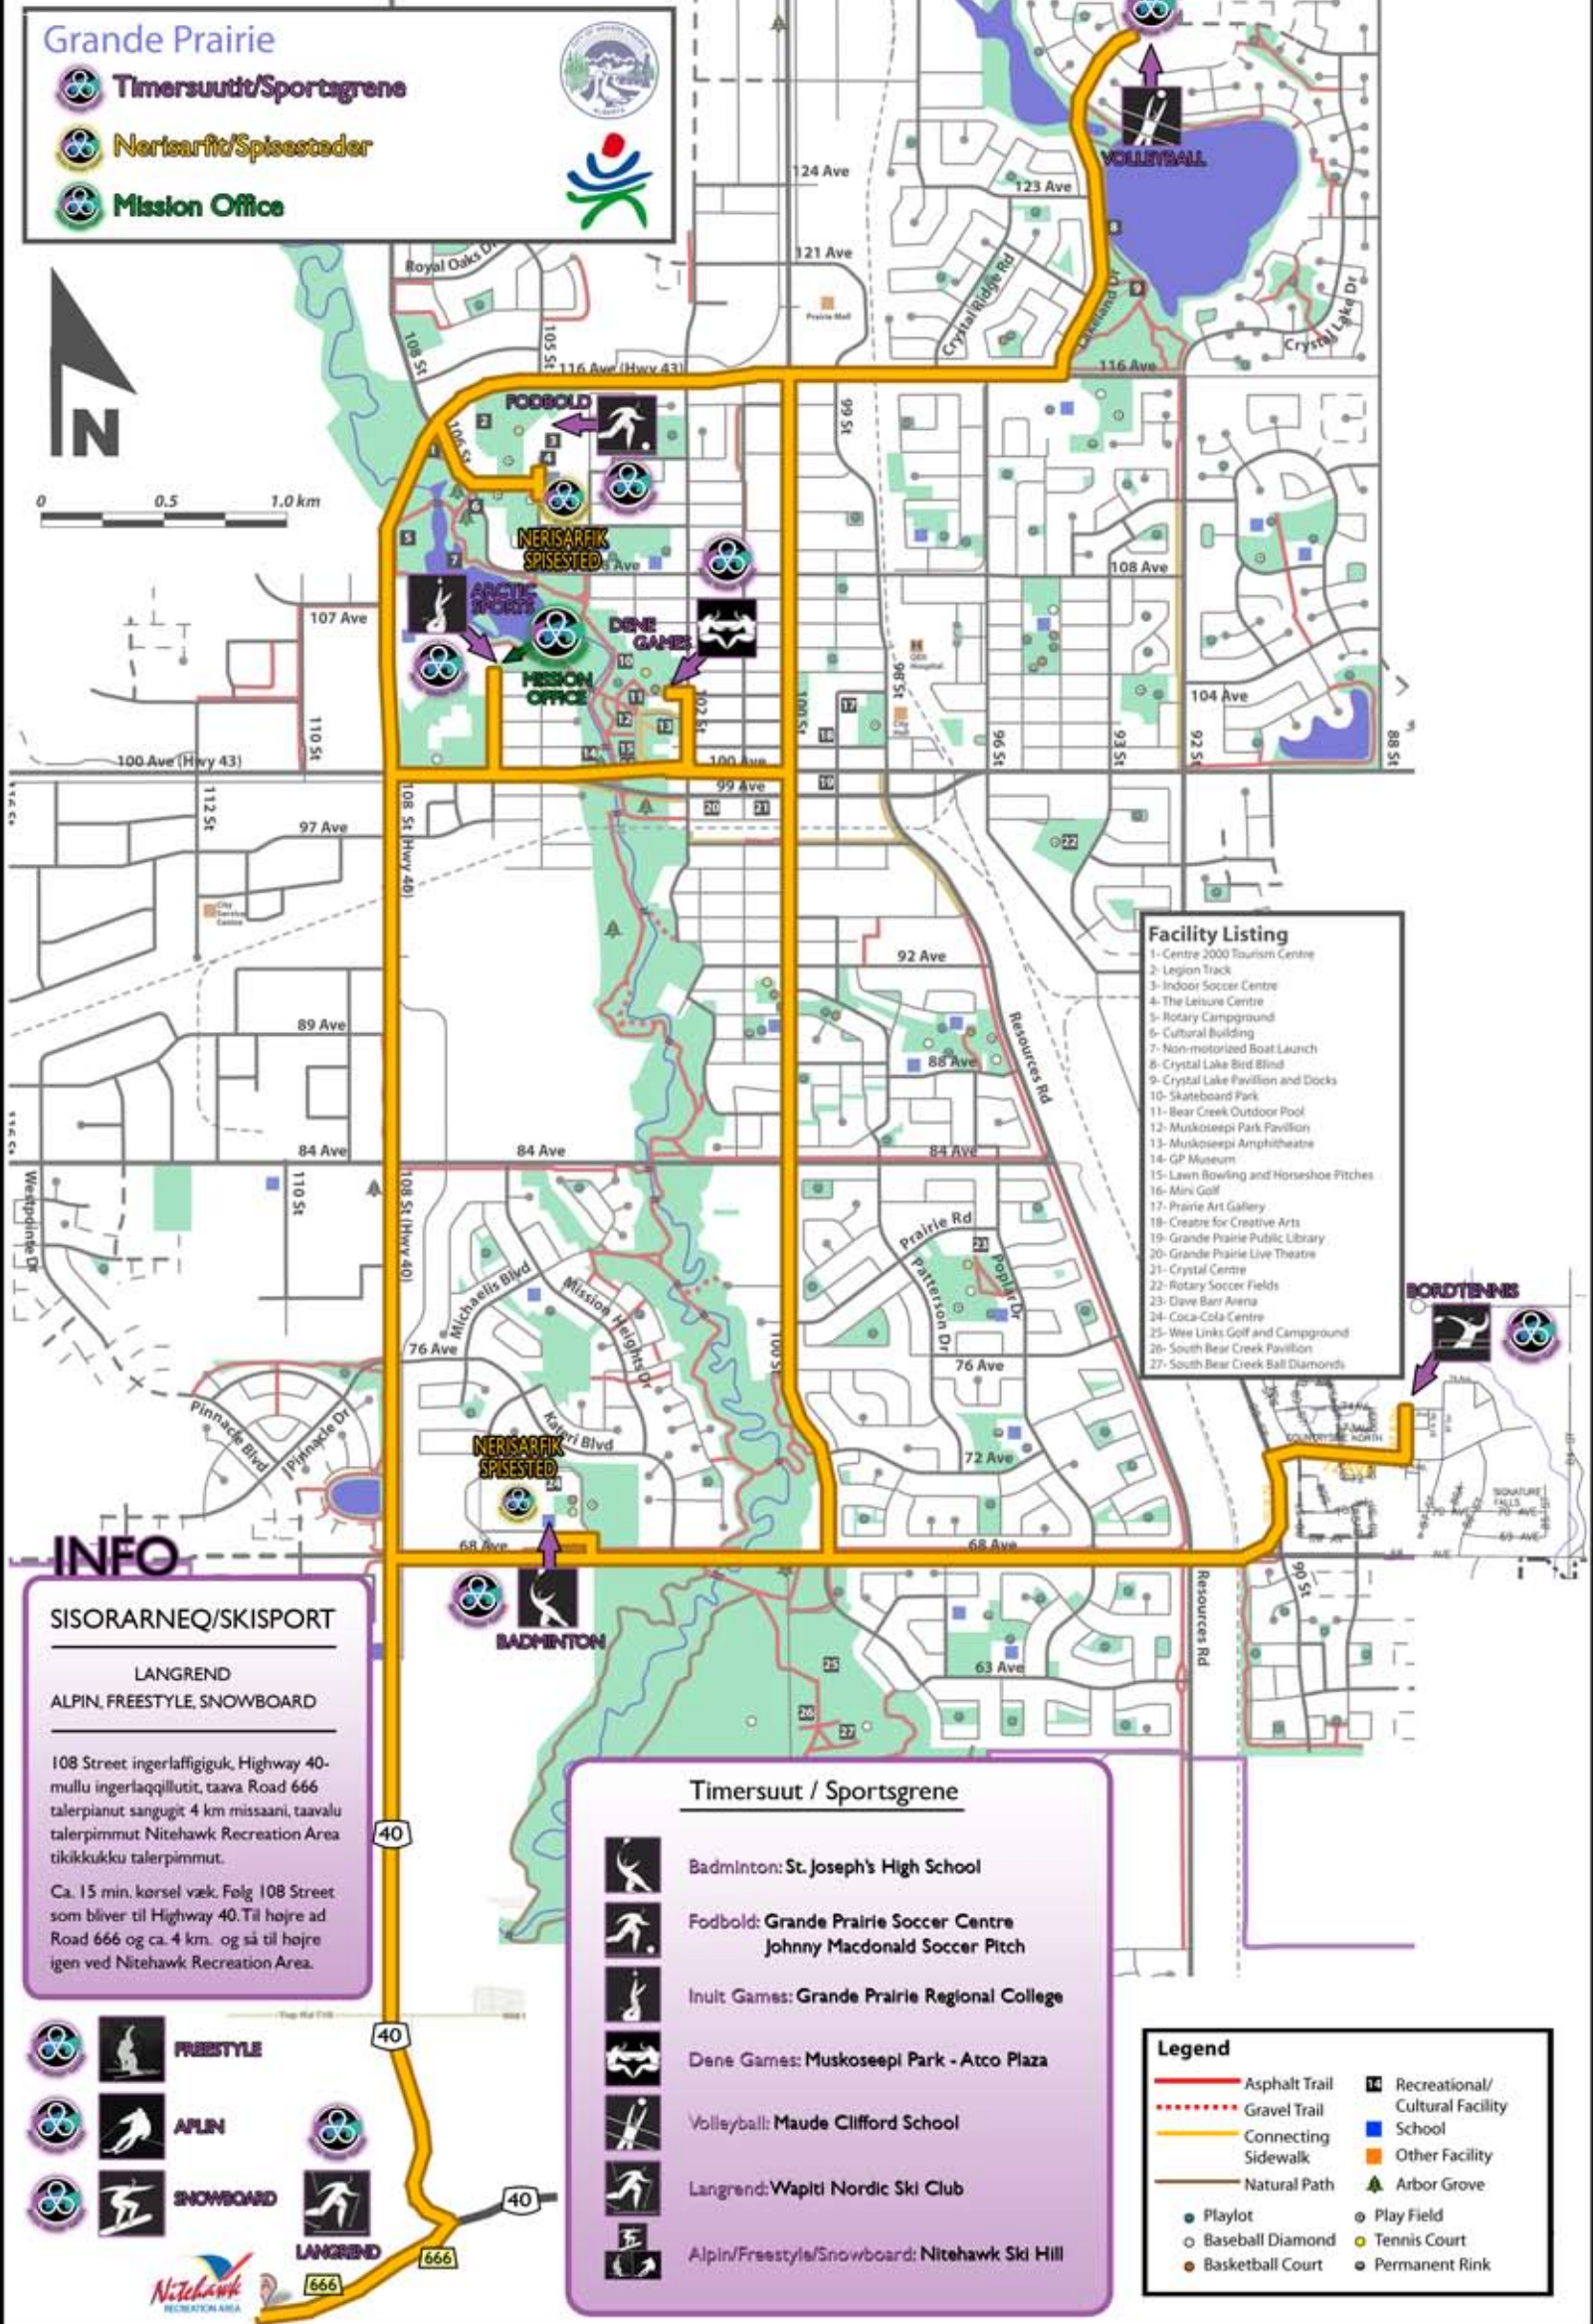

Grande Prairie

- Timersuut/Sportsgrene
- Nerisarfik/Spisesteder
- Mission Office

- ### Facility Listing
- 1 - Centre 2000 Tourism Centre
 - 2 - Legion Track
 - 3 - Indoor Soccer Centre
 - 4 - The Leisure Centre
 - 5 - Rotary Campground
 - 6 - Cultural Building
 - 7 - Non-motorized Boat Launch
 - 8 - Crystal Lake Bird Blind
 - 9 - Crystal Lake Pavilion and Docks
 - 10 - Skateboard Park
 - 11 - Bear Creek Outdoor Pool
 - 12 - Muskoseepi Park Pavilion
 - 13 - Muskoseepi Amphitheatre
 - 14 - GP Museum
 - 15 - Lawn Bowling and Horseshoe Pitches
 - 16 - Mini Golf
 - 17 - Prairie Art Gallery
 - 18 - Create for Creative Arts
 - 19 - Grande Prairie Public Library
 - 20 - Grande Prairie Live Theatre
 - 21 - Crystal Centre
 - 22 - Rotary Soccer Fields
 - 23 - Dave Barr Arena
 - 24 - Coca-Cola Centre
 - 25 - Wee Links Golf and Campground
 - 26 - South Bear Creek Pavilion
 - 27 - South Bear Creek Ball Diamonds

INFO

SISORARNEQ/SKISPORT

LANGREND
ALPIN, FREESTYLE, SNOWBOARD

108 Street ingerlaffiguk, Highway 40-mullu ingerlaqqillutit, taava Road 666 talerpianut sangugit 4 km missaani, taavalu talerpiimut Nitehawk Recreation Area tikikkukku talerpiimut.

Ca. 15 min. korsel væk. Følg 108 Street som bliver til Highway 40. Til højre ad Road 666 og ca. 4 km. og så til højre igen ved Nitehawk Recreation Area.

- FREESTYLE
- ALPIN
- SNOWBOARD
- LANGREND

Timersuut / Sportsgrene

- ### Legend
- Asphalt Trail
 - Gravel Trail
 - Connecting Sidewalk
 - Natural Path
 - Recreational/Cultural Facility
 - School
 - Other Facility
 - Arbor Grove
 - Playlot
 - Baseball Diamond
 - Basketball Court
 - Play Field
 - Tennis Court
 - Permanent Rink